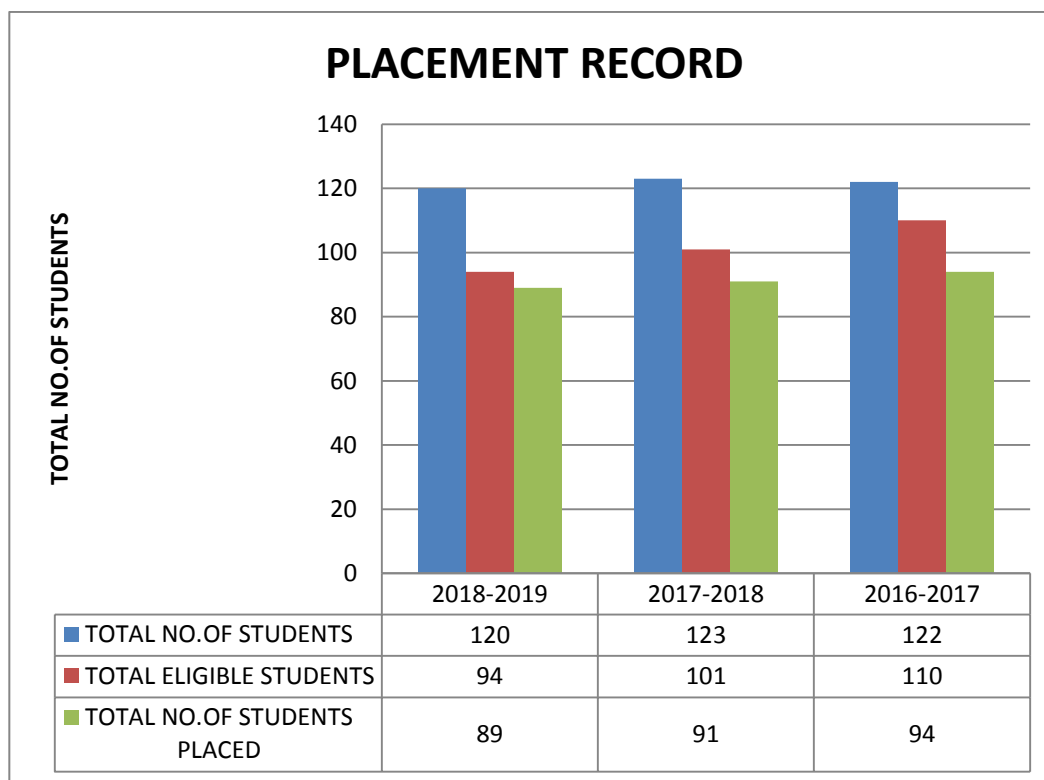

PLACEMENT, HIGHER STUDIES & ENTREPRENEURS DETAILS

PLACEMENT DETAILS

ACADEMIC YEAR	2018-2019	2017-2018	2016-2017
TOTAL NO.OF STUDENTS	120	123	122
TOTAL ELIGIBLE STUDENTS	94	101	110
TOTAL NO.OF STUDENTS PLACED	89	91	94