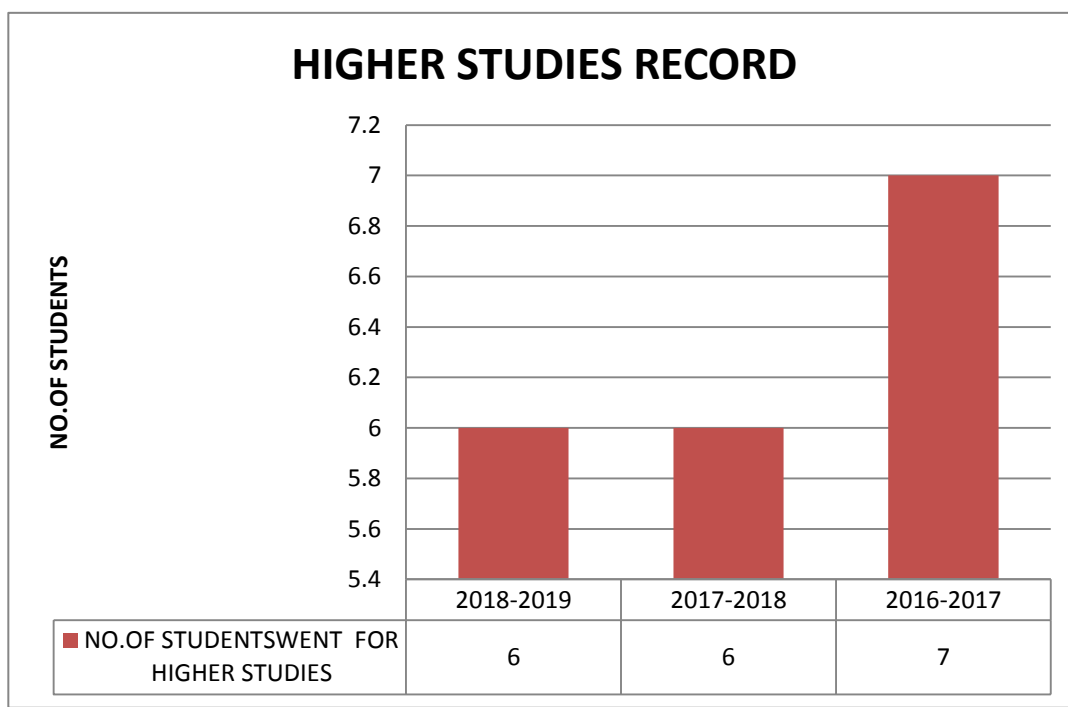

PANIMALAR INSTITUTE OF TECHNOLOGY
(A CHRISTIAN MINORITY INSTITUTION)
JAI SAKTHI EDUCATIONAL TRUST
BANGALORE TRUNK ROAD, VARATHARAJAPURAM,
NASARATHPET, POONAMALLEE, CHENNAI -602 123
DEPARTMENT OF INFORMATION TECHNOLOGY

HIGHER STUDIES DETAILS

ACADEMIC YEAR	2018-2019	2017-2018	2016-2017
NO. OF STUDENTS WENT FOR HIGHER STUDIES	6	6	7